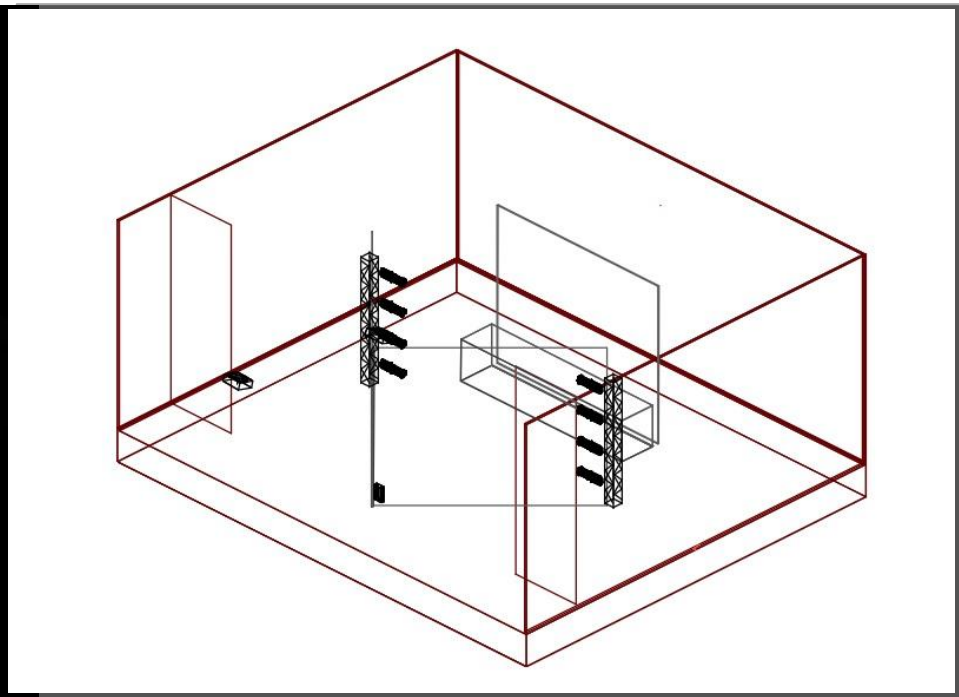

## LIGHTING DMX512 REQUIREMENT:

8 ETC Source 4 26°/50° (Ellipsoidal)  
4 RGB Wash Fixtures (Anything)

## PROJECTION REQUIREMENT:

11.000 ANSILUMEN Projector (Rear Projection)  
0.6~0,9 Lens Throw Ratio  
11.000 ANSILUMEN Projector (Front Projection)  
1.1~1.9 Lens Throw Ratio

## STAGE REQUIREMENT:

2x Truss 15' @ 180lb  
1x 19'x13' Aprox. Rear Projection Screen (White / Gray)  
Dark Ambience (Needed for projection)

RENDERED PREVIEW

WIREFRAME PREVIEW