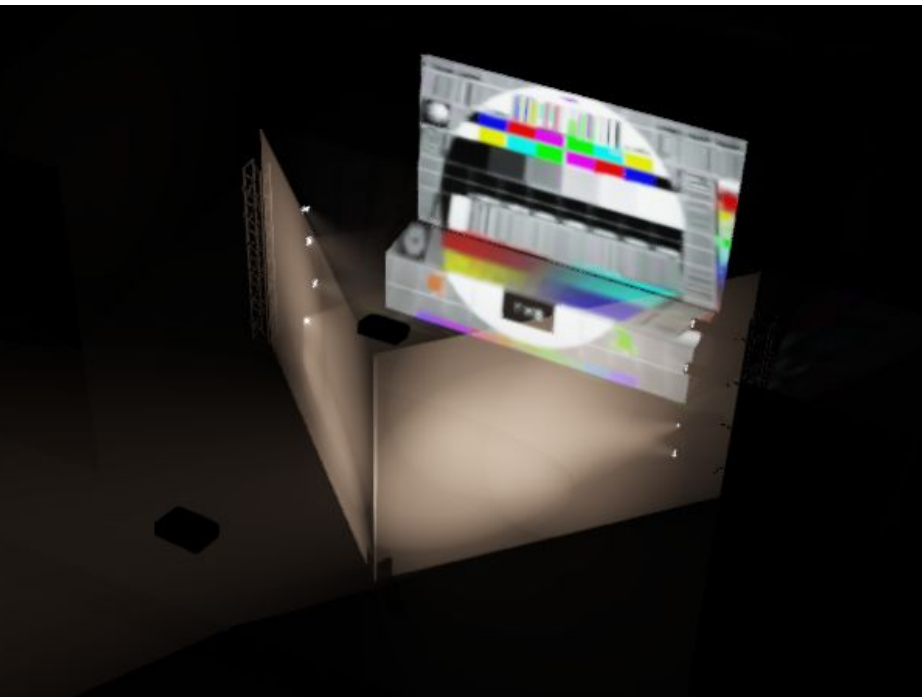

## SOUND REQUIREMENT:

6CH + 2 AUX Send on Console  
L/R Main Output

## LIGHTING DMX512 REQUIREMENT:

8 ETC Source 4 26°/50° (Ellipsoidal)  
4 RGB Wash Fixtures (Anything)

## PROJECTION REQUIREMENT:

11.000 ANSILUMEN Projector (Rear Projection)  
0.6~0,9 Lens Throw Ratio  
11.000 ANSILUMEN Projector (Front Projection)  
1.1~1.9 Lens Throw Ratio

## STAGE REQUIREMENT:

2x Truss 15' @ 180lb  
1x 19'x13' Aprox. Rear Projection Screen (White / Gray)  
Dark Ambience (Needed for projection)

RENDERED PREVIEW

WIREFRAME PREVIEW