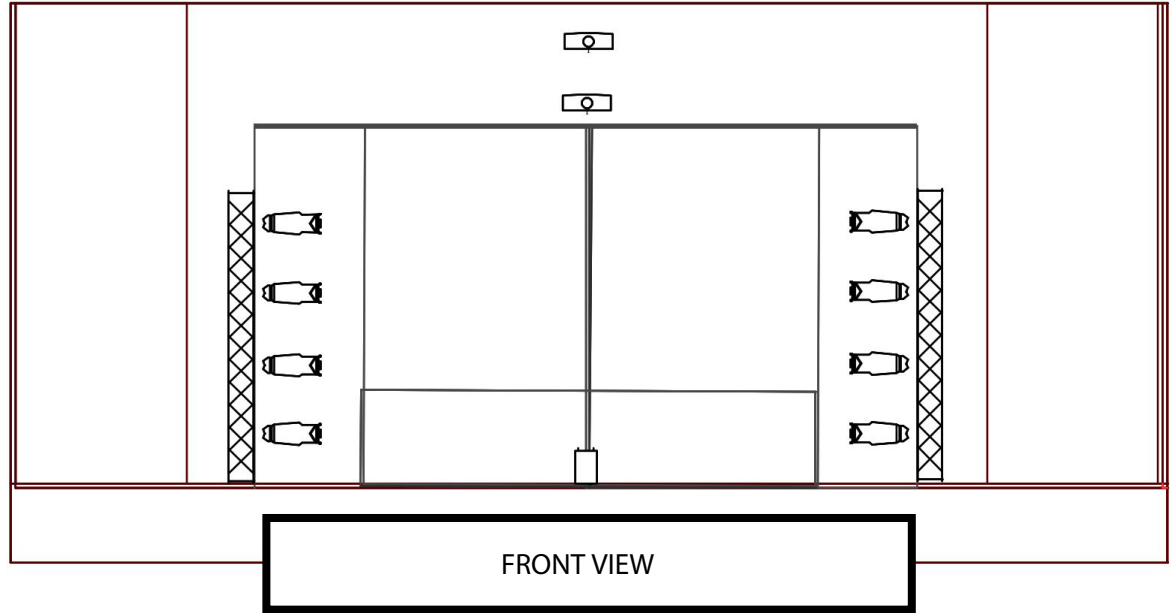

## LIGHTING DMX512 REQUIREMENT:

8 ETC Source 4 26°/50° (Ellipsoidal)  
4 RGB Wash Fixtures (Anything)

## STAGE REQUIREMENT:

2x Truss 15' @ 180lb  
1x 19'x13' Aprox. Rear Projection Screen (White / Gray)  
Dark Ambience (Needed for projection)

RENDERED PREVIEW

WIREFRAME PREVIEW